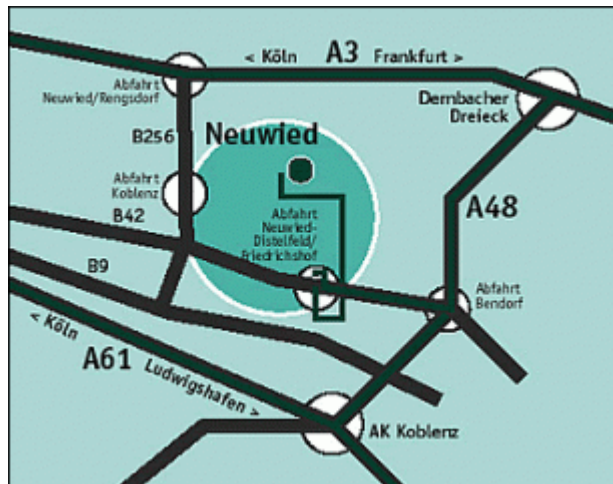

How to Find Lufapak GmbH:

Coming from the A61 motorway from the direction of Cologne/Ludwigshafen

"Autobahnkreuz Koblenz" (Koblenz motorway junction) on to the A48 motorway in the direction of Frankfurt

Bendorf exit on to the B42 motorway in the direction of Neuwied

Take the Neuwied Distelfeld/Friedrichshof exit

Turn left at the crossroads and then right after about 50m.

Coming from the A3 motorway from the direction of Frankfurt/Cologne

"Dernbacher Dreieck" (Dernbach motorway junction) on to the A48 autobahn in the direction of Koblenz/Trier

Bendorf exit on to the B42 motorway in the direction of Neuwied

Take the Neuwied Distelfeld/Friedrichshof exit

Turn left at the crossroads and then right after about 50m.